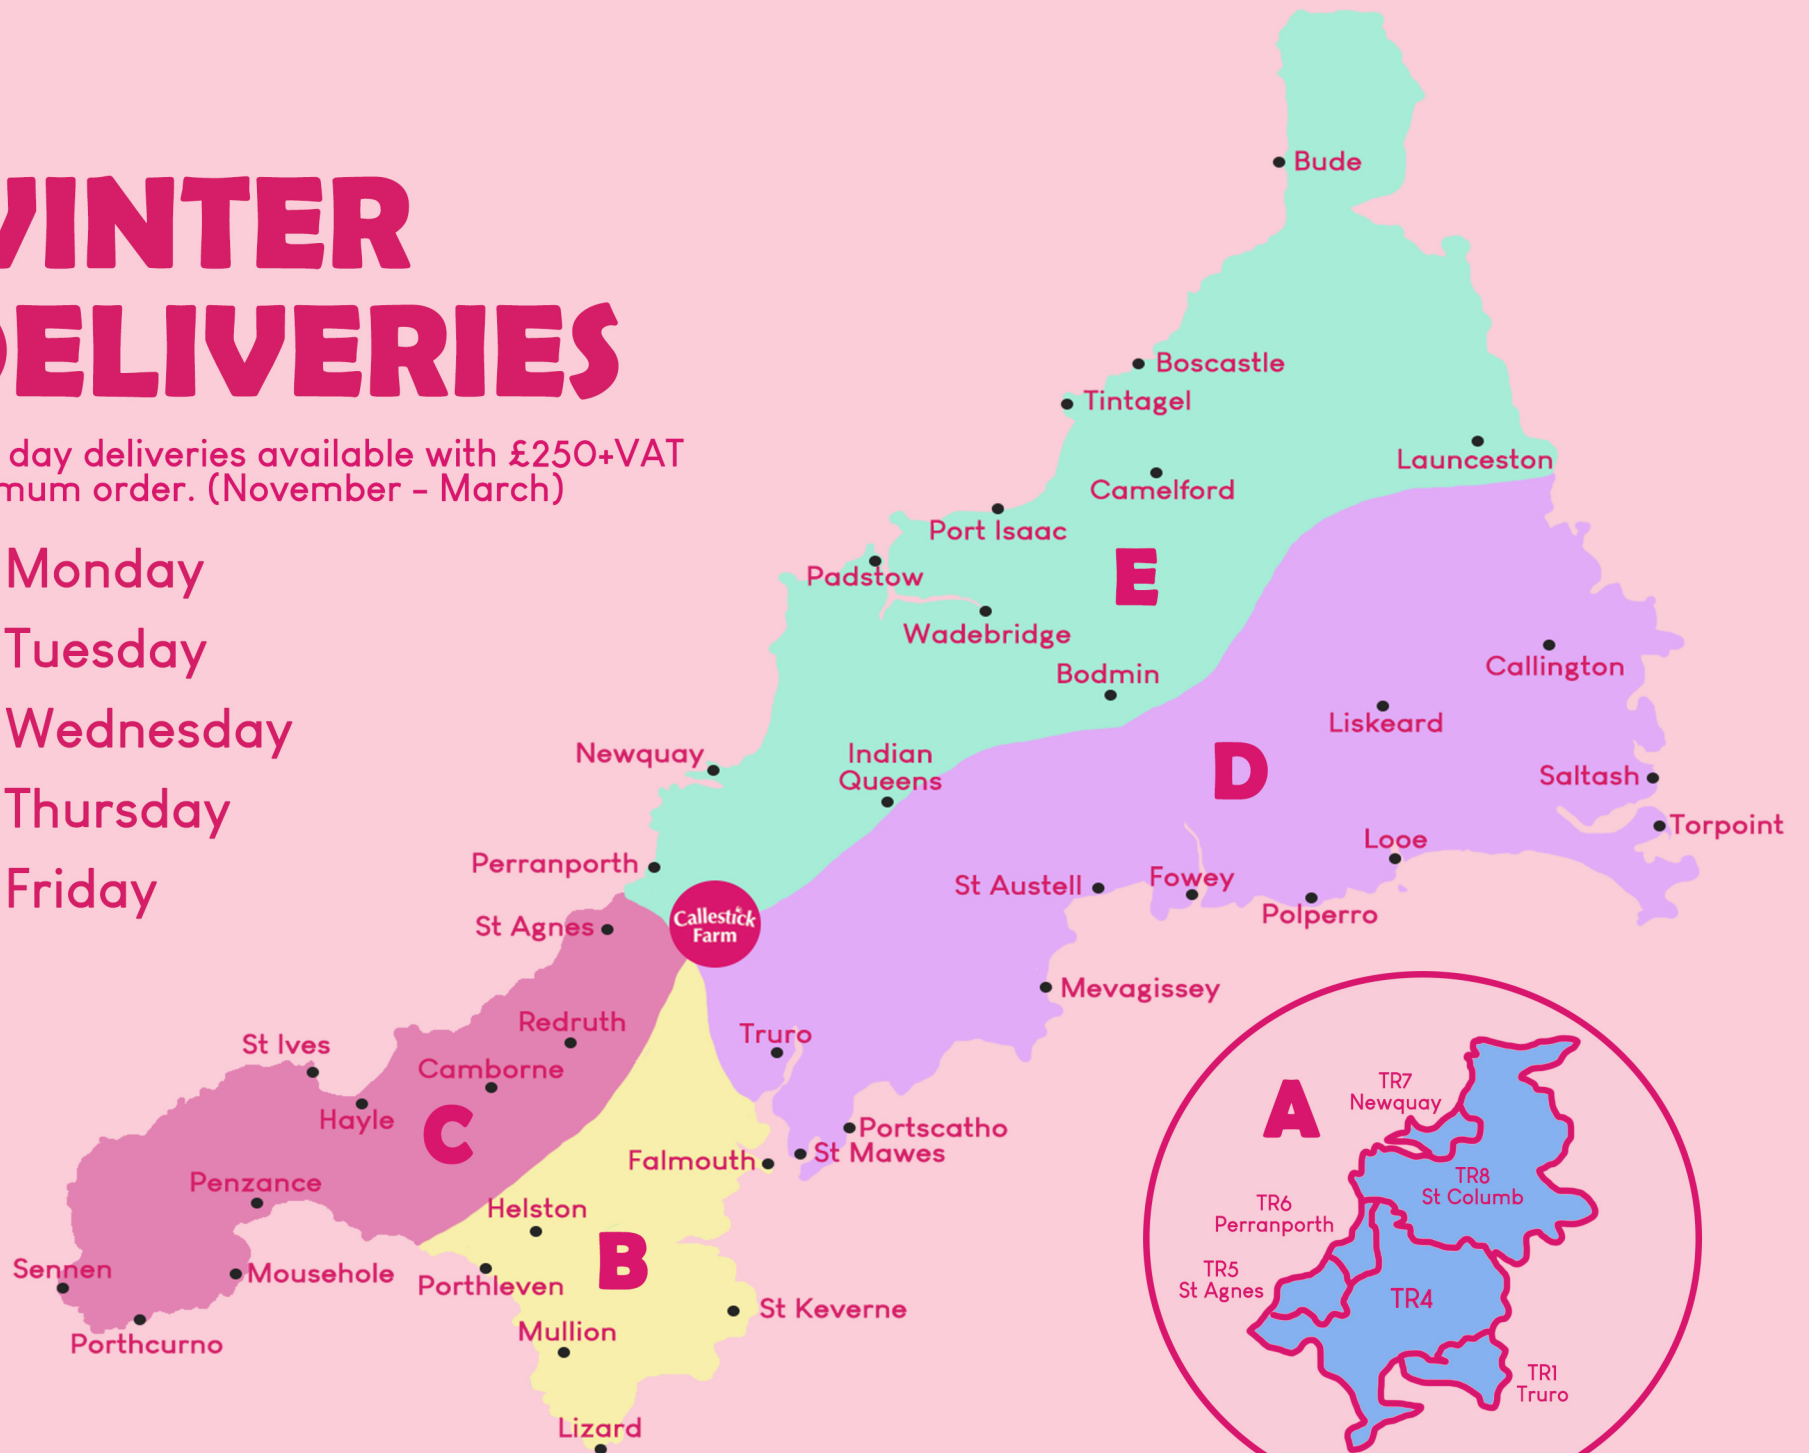

WINTER DELIVERIES

Next day deliveries available with £250+VAT minimum order. (November - March)

- A** Monday
- B** Tuesday
- C** Wednesday
- D** Thursday
- E** Friday

LOCAL DELIVERY DAYS.

Emergency next day deliveries available with £250+VAT minimum order. THIS APPLIES TO SEASONAL SATURDAY DELIVERIES ALSO.